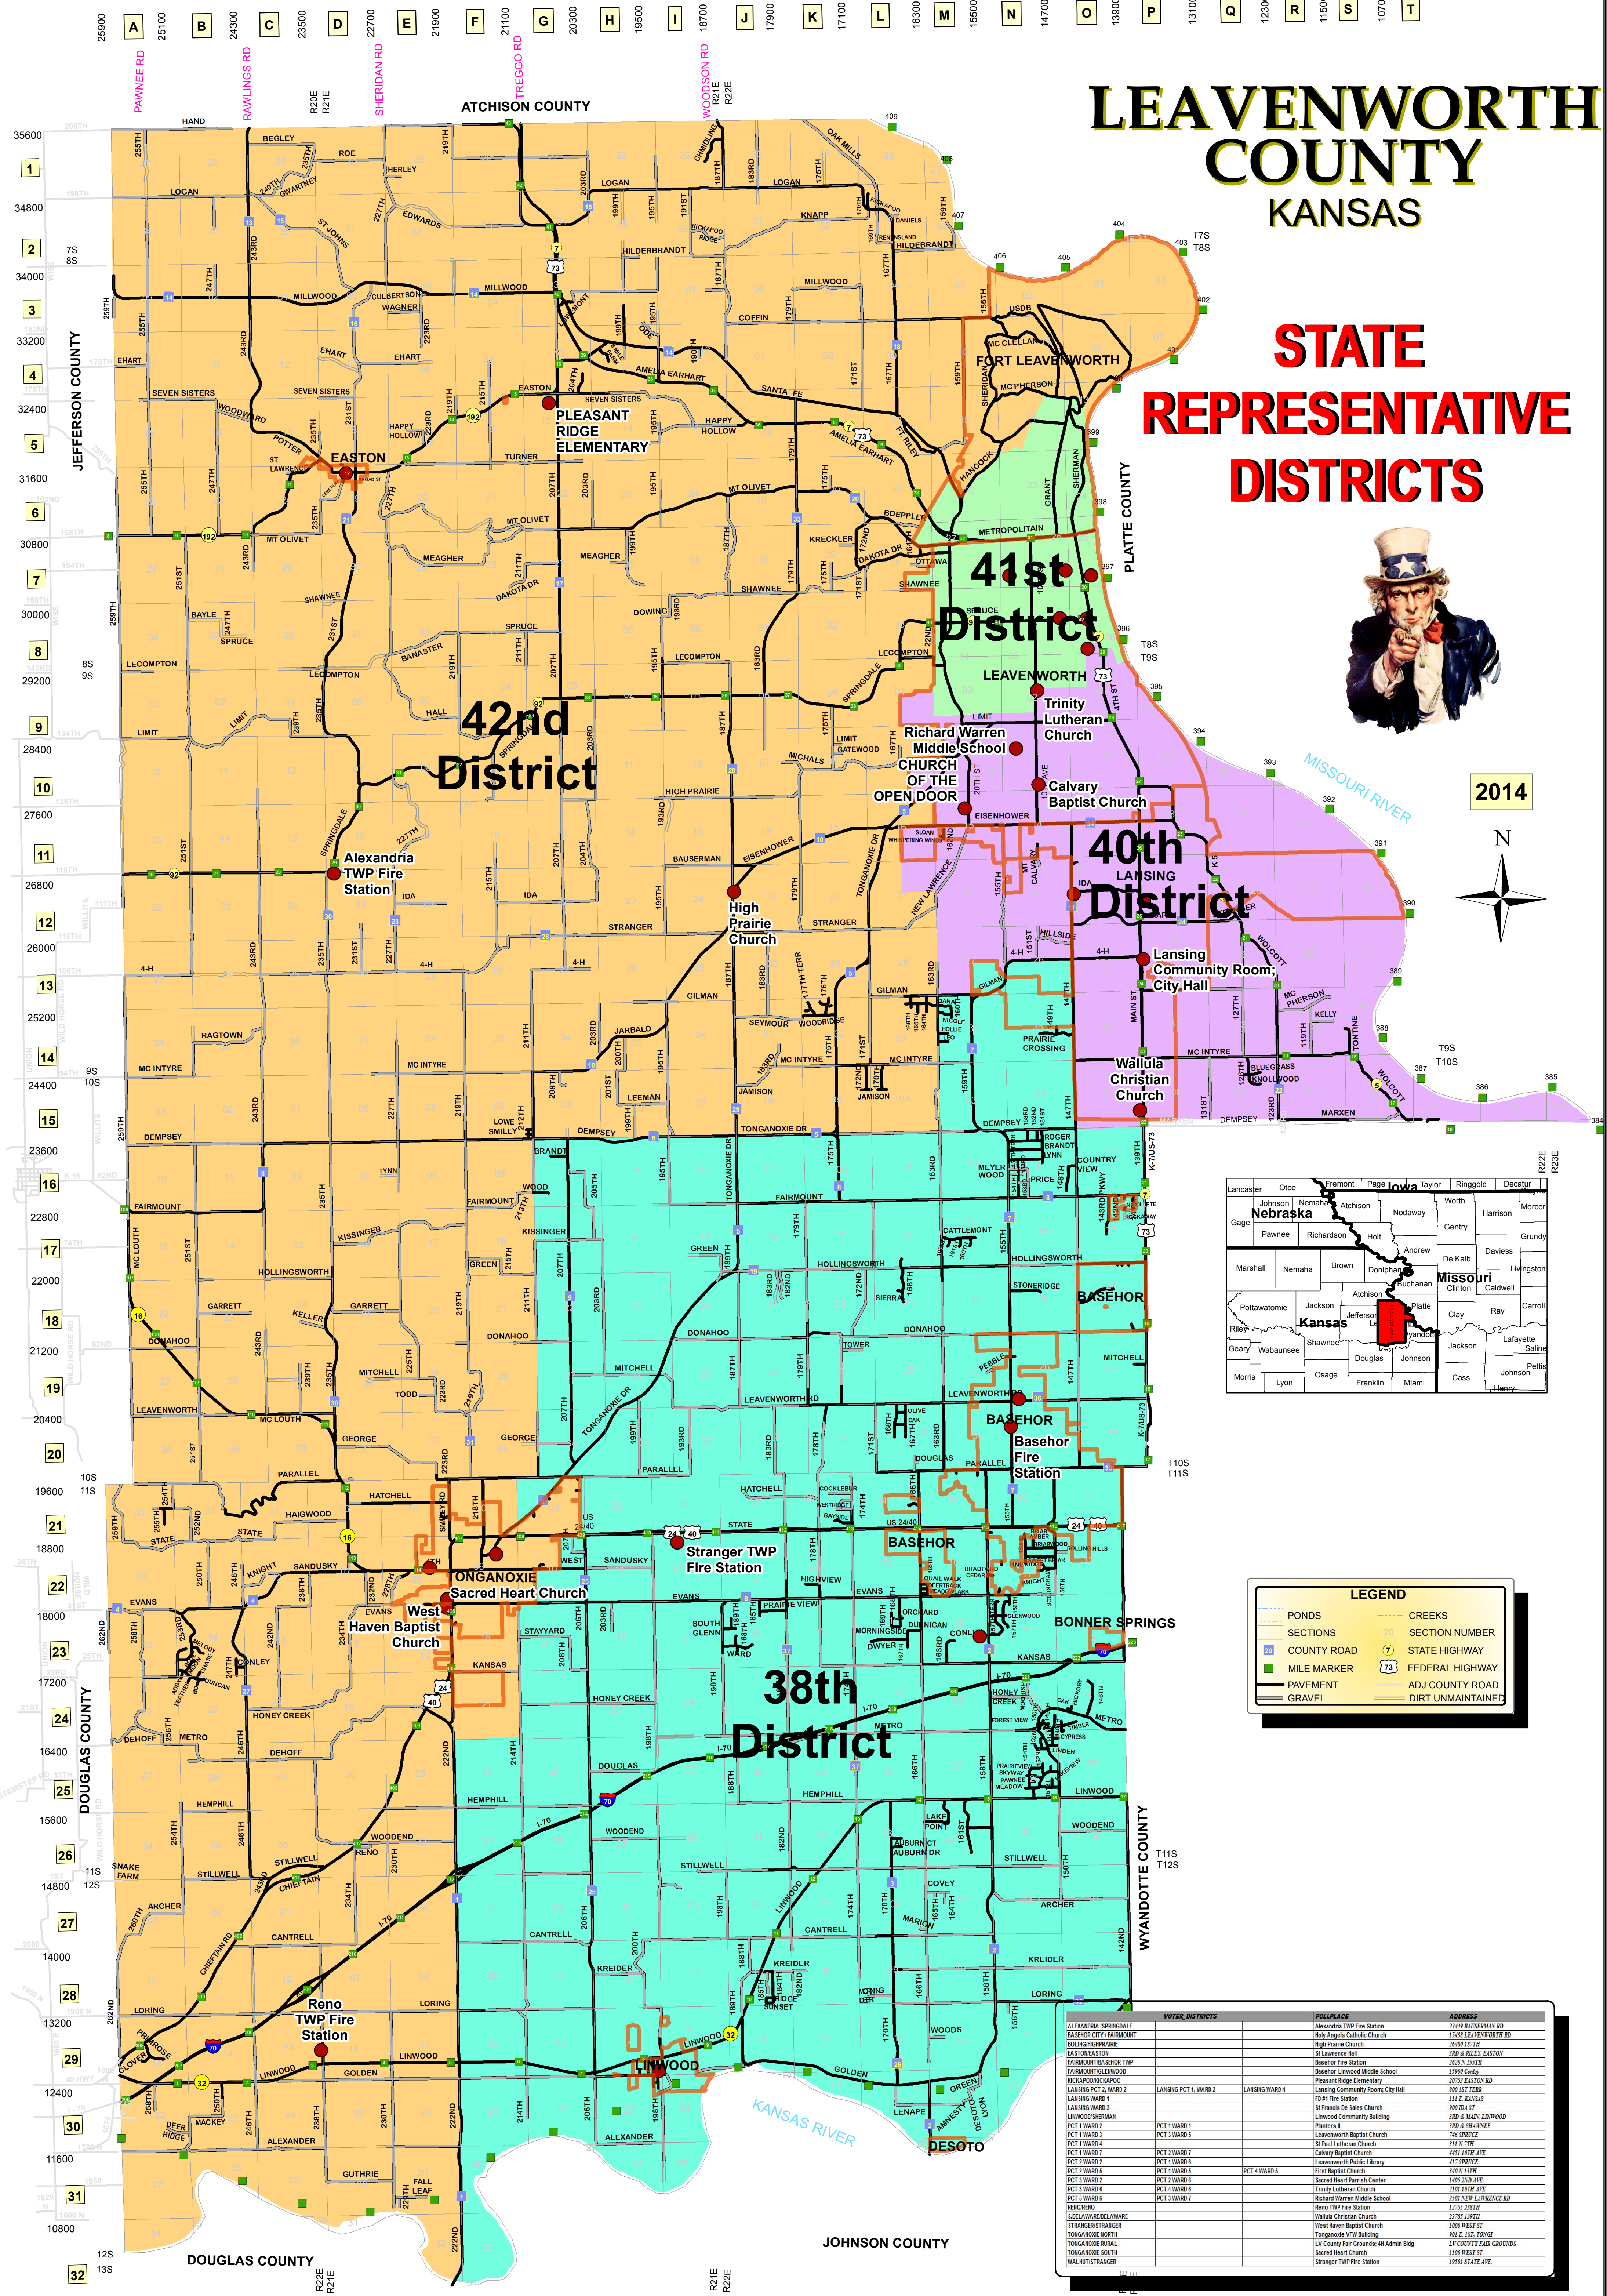

LEAVENWORTH COUNTY KANSAS

STATE REPRESENTATIVE DISTRICTS

2014

LEGEND

- POONDS
- SECTIONS
- COUNTY ROAD
- MILE MARKER
- PAVEMENT
- GRAVEL
- DIRT UNMAINTAINED
- CREEKS
- SECTION NUMBER
- STATE HIGHWAY
- FEDERAL HIGHWAY
- ADJ COUNTY ROAD

THIS MAP IS PROJECTED IN REAL WORLD COORDINATES. HOWEVER, IT IS NOT INTENDED FOR LEGAL PURPOSES. ACCURACY IS NOT GUARANTEED.

LEAVENWORTH COUNTY COMMISSION:
ROBERT HOLLAND
CLYDE GRAEBER
DENNIS BIXBY

APPROXIMATE SCALE 1" = 1 MILE